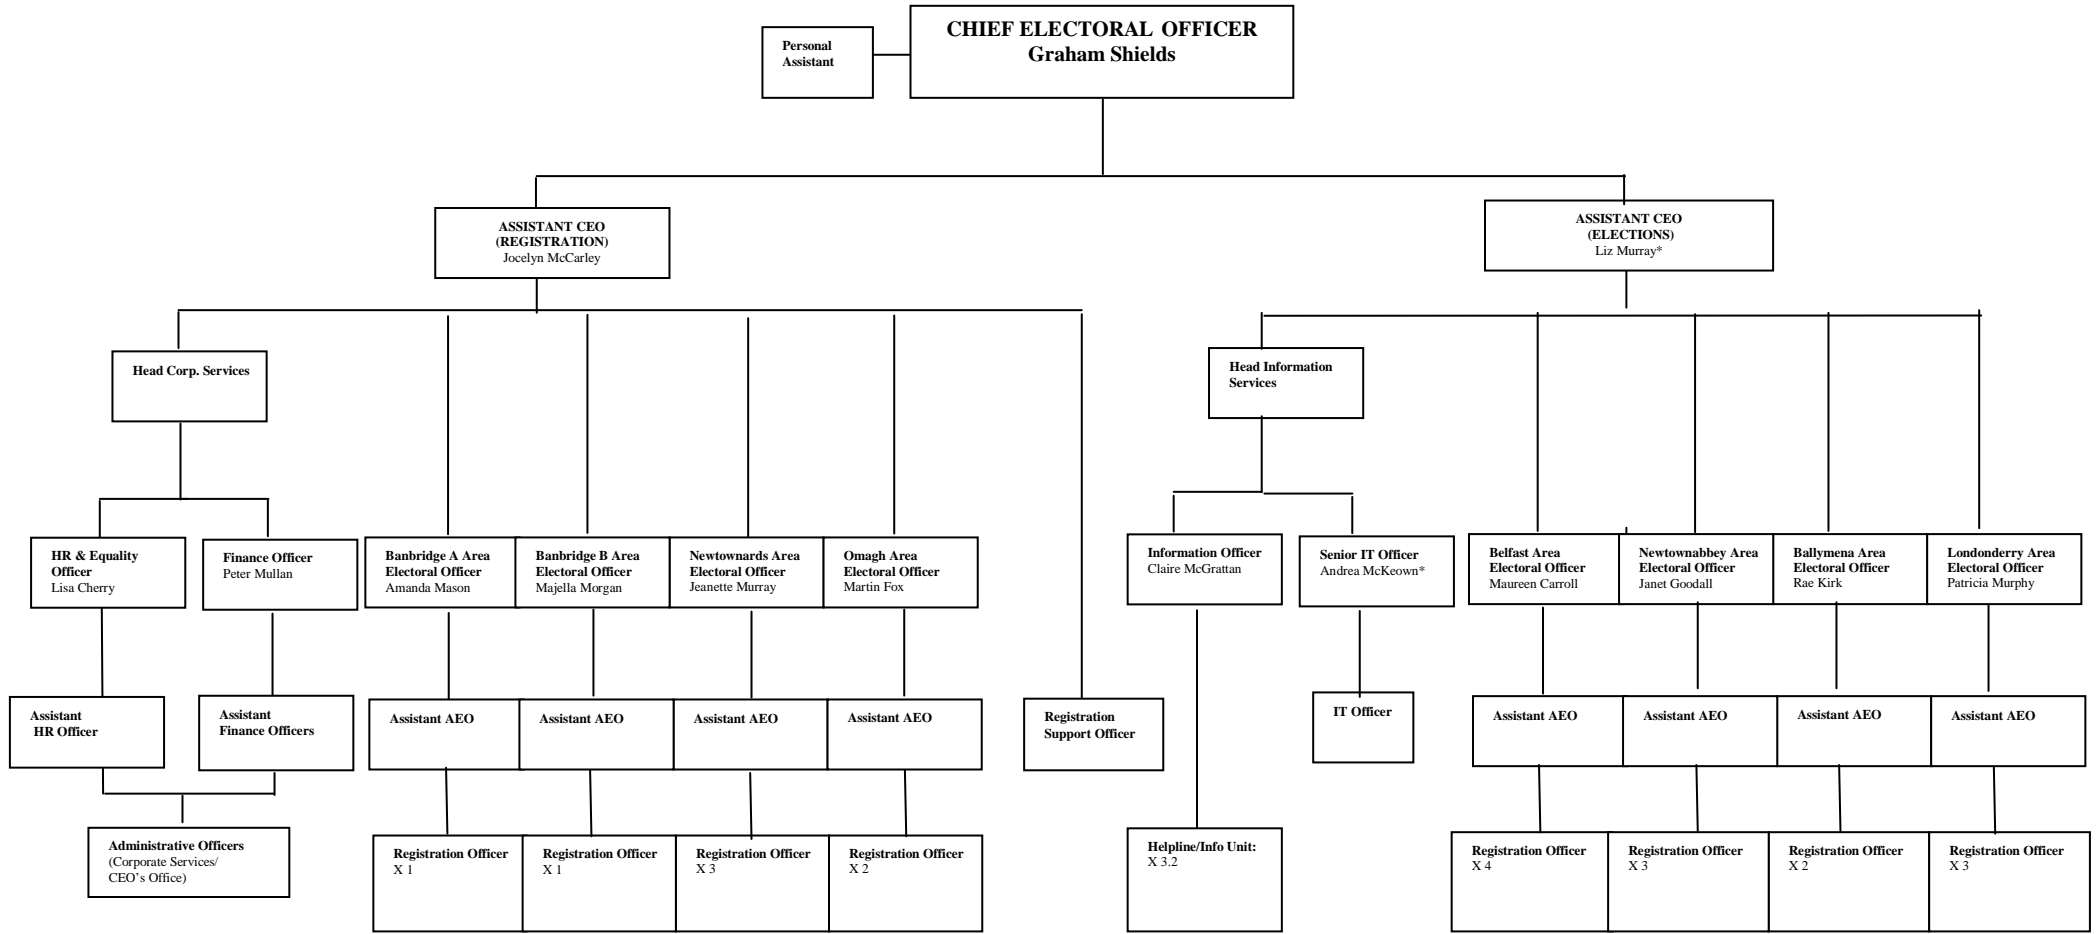

ELECTORAL OFFICE FOR NORTHERN IRELAND

ORGANISATIONAL CHART

PARLIAMENTARY CONSTITUENCIES:

Upper Bann Newry & Armagh	Lagan Valley South Down	North Antrim Mid Ulster	Foyle East Londonderry
------------------------------	----------------------------	----------------------------	---------------------------

PARLIAMENTARY CONSTITUENCIES:

West Belfast South Belfast	North Belfast East Antrim South Antrim	East Belfast Strangford North Down	West Tyrone Fermanagh & South Tyrone
-------------------------------	--	--	--

* Acting Up