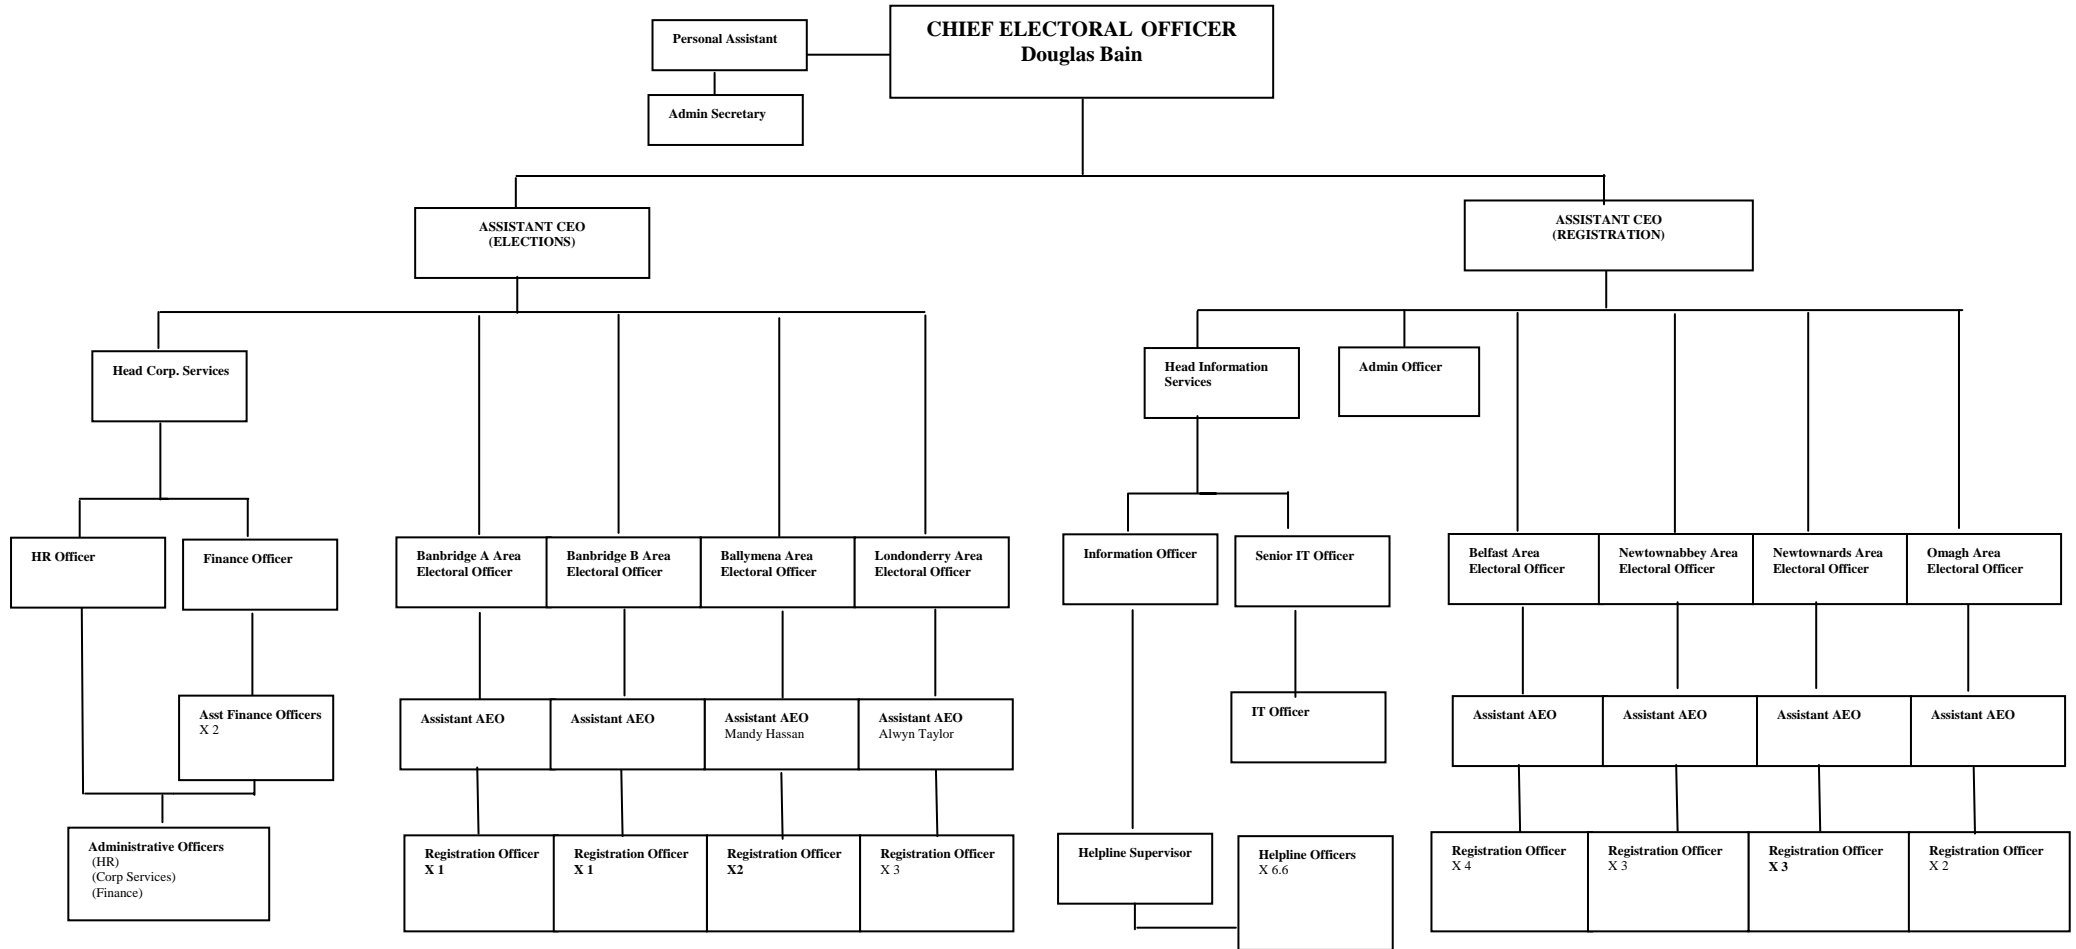

# ELECTORAL OFFICE FOR NORTHERN IRELAND

## ORGANISATIONAL CHART

**PARLIAMENTARY CONSTITUENCIES:**

Upper Bann Newry & Armagh	Lagan Valley South Down	North Antrim Mid Ulster	Foyle East Londonderry
------------------------------	----------------------------	----------------------------	---------------------------

**PARLIAMENTARY CONSTITUENCIES:**

West Belfast South Belfast	North Belfast East Antrim South Antrim	East Belfast Strangford North Down	West Tyrone Fermanagh & South Tyrone
-------------------------------	--	--	--